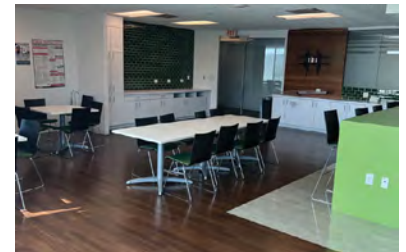

6720A + B Rockledge Drive

BUILDING B
6TH FLOOR

LARGE TERRACE

AMENITY SPACE:
KITCHEN & LOUNGE

BEN POWELL
GWEN DOMINGUEZ

+1 301 654 9700
CUSHMANWAKEFIELD.COM