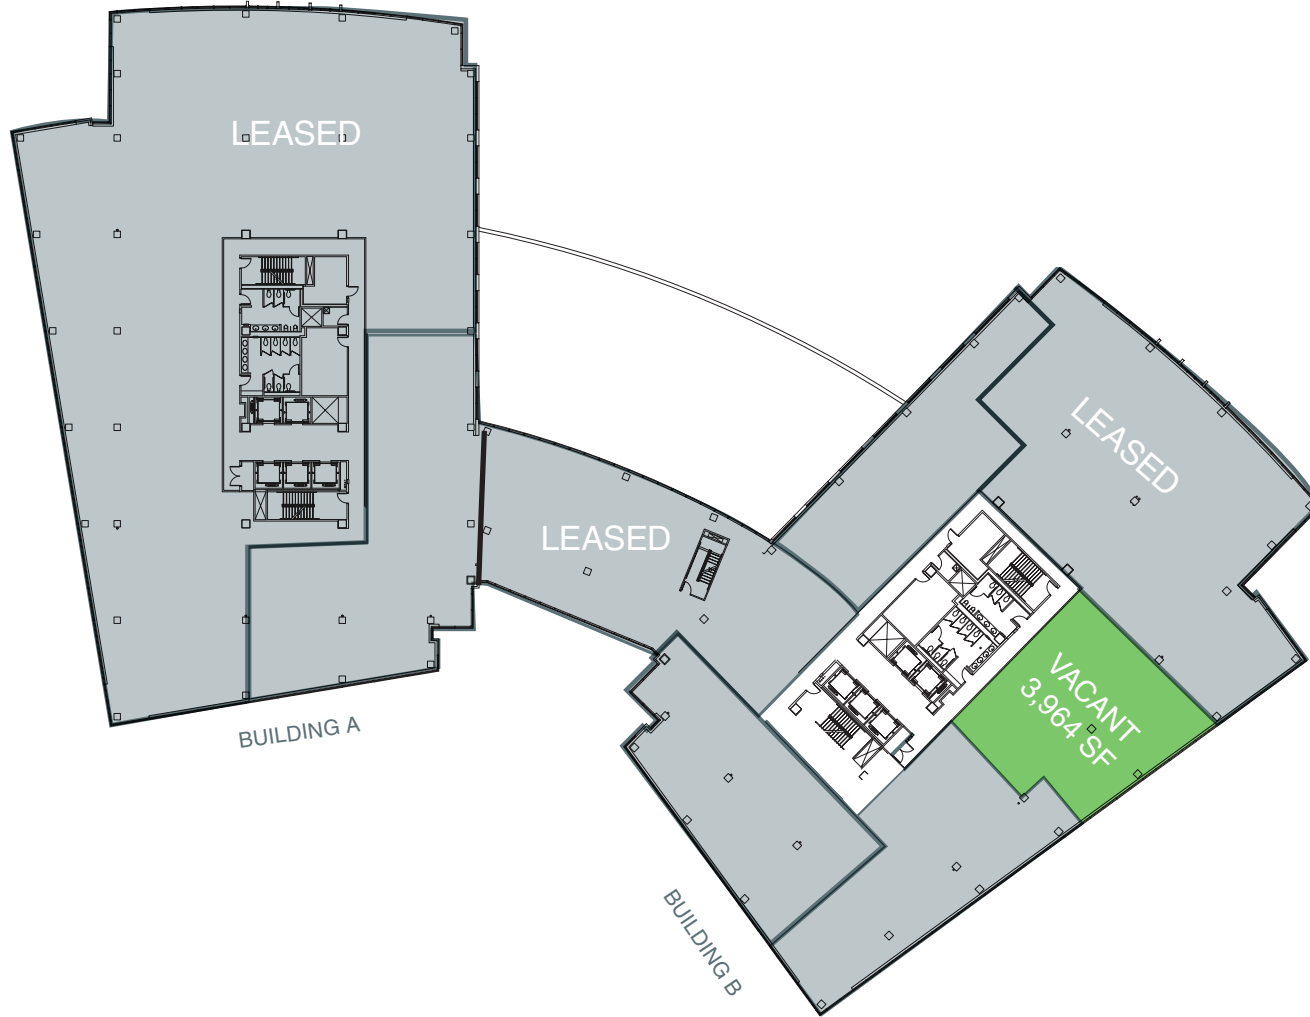

6720A + B Rockledge Drive

BEN POWELL
GWEN DOMINGUEZ

+1 301 654 9700
CUSHMANWAKEFIELD.COM