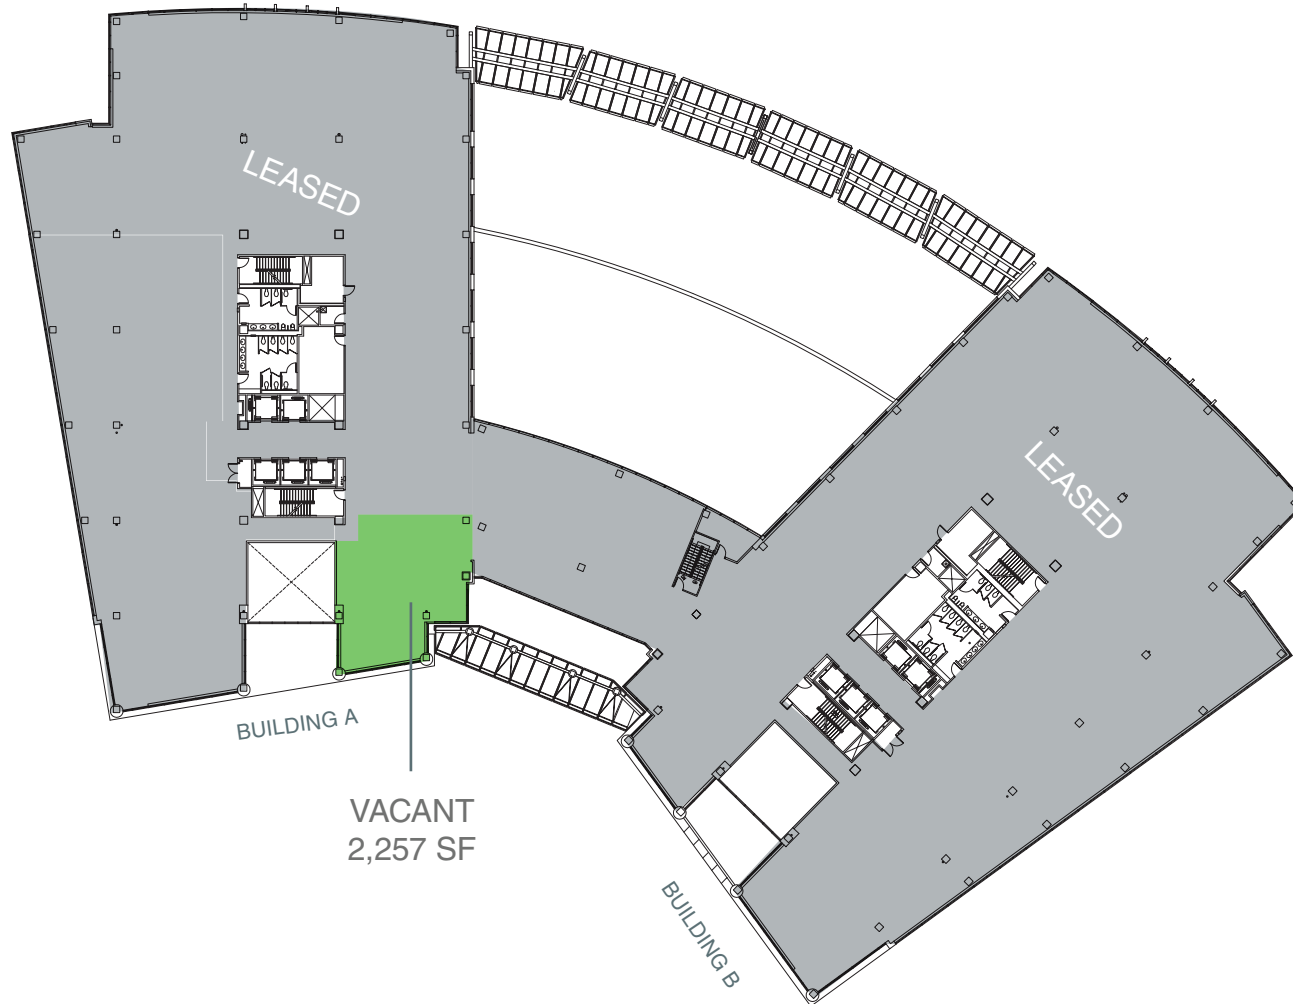

6720A + B Rockledge Drive

BEN POWELL
GWEN DOMINGUEZ

+1 301 654 9700
CUSHMANWAKEFIELD.COM