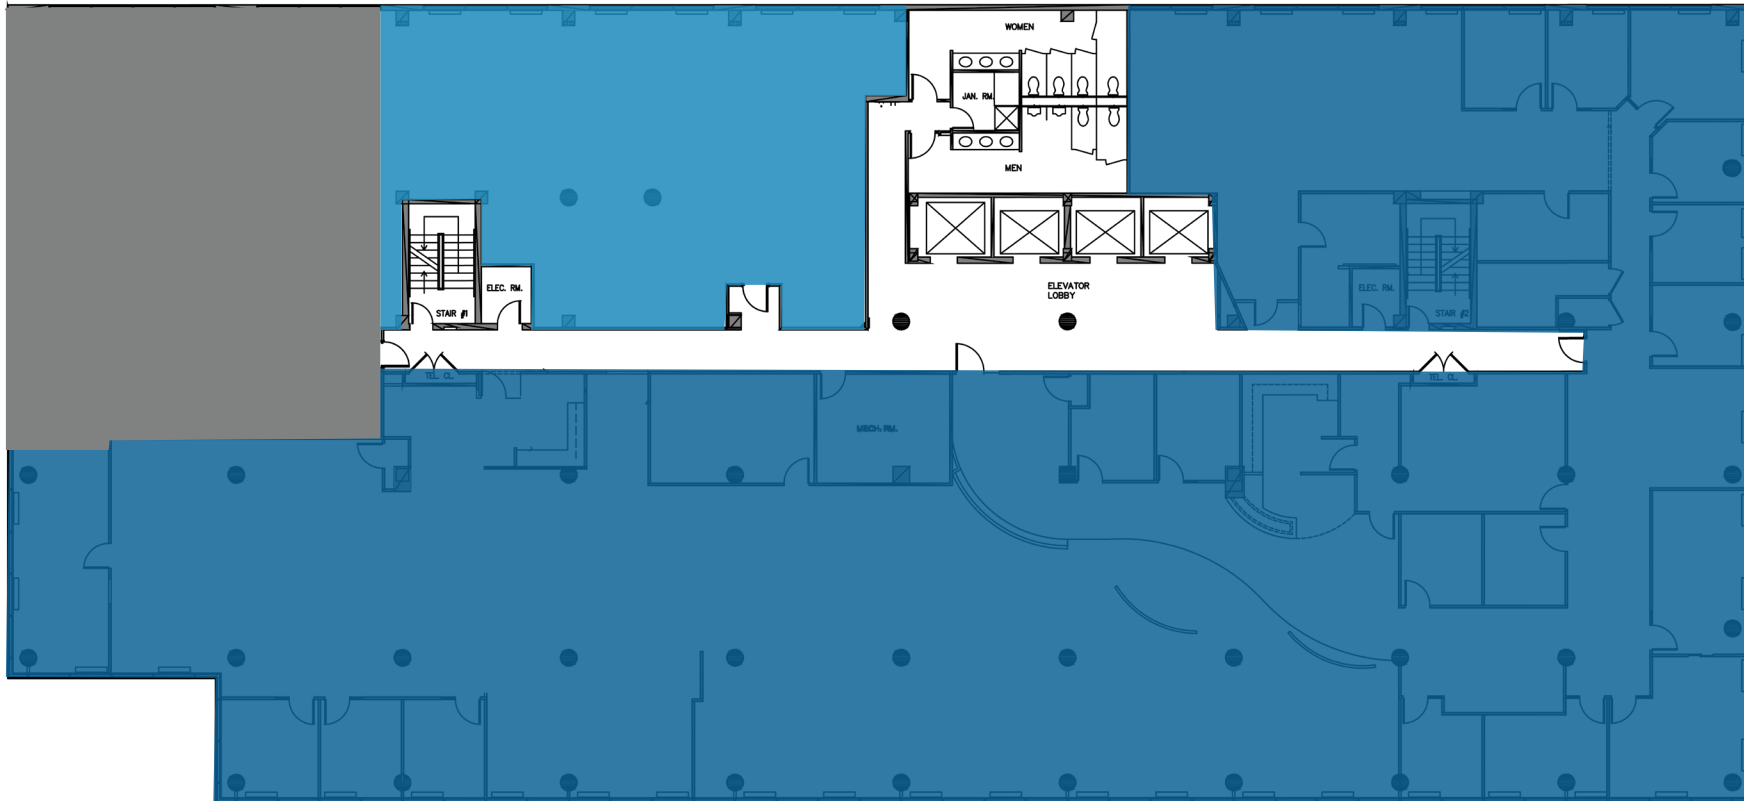

# STATION SQUARE

1100 WAYNE AVENUE

## 8<sup>TH</sup> FLOOR

SUITE 800 - 14,977 SF

SUITE 850 - 2,384 SF

CONTIGUOUS - 17,361 SF

SUITE 850  
2,384 SF  
FULLY FURNISHED

SUITE 800  
14,977 SF