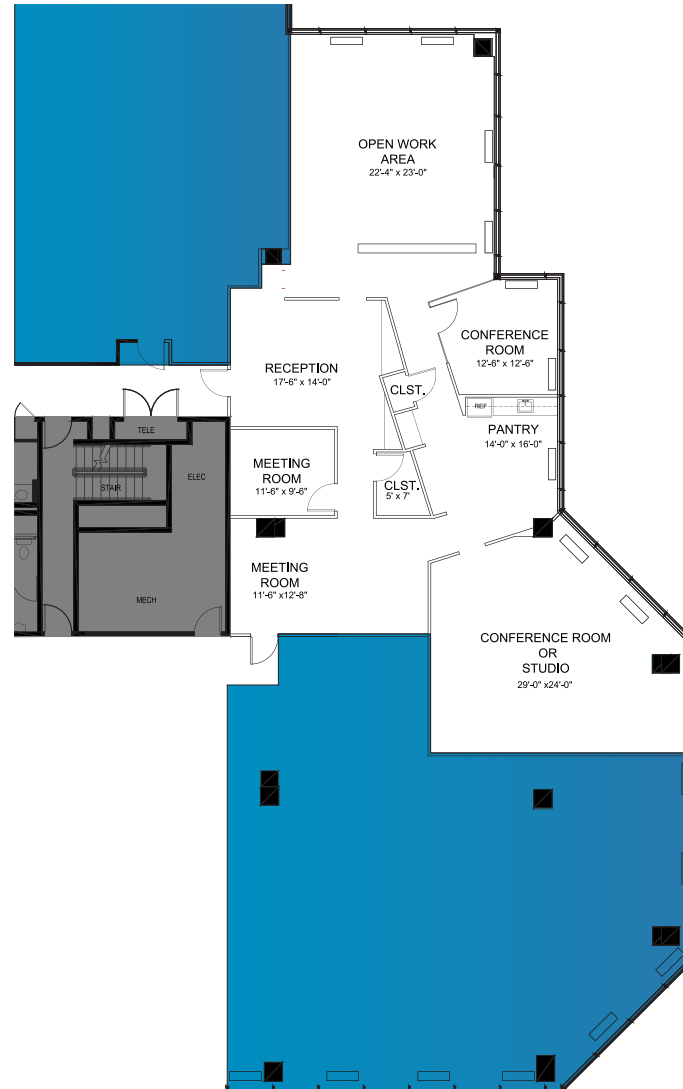

STATION SQUARE

8484 GEORGIA AVENUE

6TH FLOOR

SUITE 600 - 2,511 SF

SUITE 675- 3,132 SF

SUITE 675
3,132 SF

5,683 SF
CONTIGUOUS

SUITE 600
2,511 SF